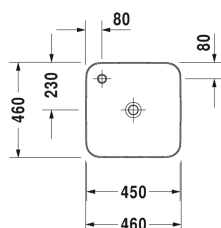

Washbowl # 2340460000

| < 460 mm > |

Washbowl	Dimension	Weight	Order number
with tap dome, without overflow, 460 mm			
<b>Colors</b>			
00 White Alpin			
<b>Variant</b>			
●	460 x 460 mm	7,400 kg	2340460000
Sanitary ceramics with the special WonderGliss surface finish will remain clean and attractive-looking for a long time to come. When ordering WonderGliss please add a "1" as eleventh digit to the model number.			
<b>Accessory</b>			
Design Siphon		1,500 kg	005036
Slotted waste	50 mm	0,300 kg	005024
<b>Suitable products</b>			
Vanity unit floor-standing 1 console, 1 Furniture with doors and shelf elements laterally, 1120 x 570 mm	1120 x 570 mm		CC9533
Vanity unit floor-standing 1 console, 1 shelf below, 1120 x 570 mm	1120 x 570 mm		CC9532

All drawings contain the necessary measurements which are subject to standard tolerances. They are stated in mm and are non-binding. Exact measurements, in particular for customised installation scenarios, can only be taken from the finished ceramic piece.