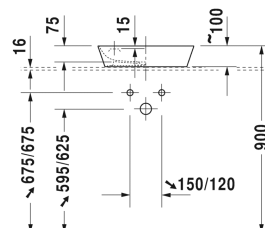

Washbowl # 2340460000

| < 460 mm > |

Washbowl	Dimension	Weight	Order number
with tap dome, without overflow, 460 mm			
<b>Colors</b>			
00 White Alpin			
<b>Variant</b>			
●	460 x 460 mm	7,400 kg	2340460000
Sanitary ceramics with the special WonderGliss surface finish will remain clean and attractive-looking for a long time to come. When ordering WonderGliss please add a "1" as eleventh digit to the model number.			
<b>Accessory</b>			
Design Siphon		1,500 kg	005036
Slotted waste	50 mm	0,300 kg	005024
<b>Suitable products</b>			
Vanity unit floor-standing 1 console, 1 Furniture with doors and shelf elements laterally, 1120 x 570 mm	1120 x 570 mm		CC9533
Vanity unit floor-standing 1 console, 1 shelf below, 1120 x 570 mm	1120 x 570 mm		CC9532

All drawings contain the necessary measurements which are subject to standard tolerances. They are stated in mm and are non-binding. Exact measurements, in particular for customised installation scenarios, can only be taken from the finished ceramic piece.